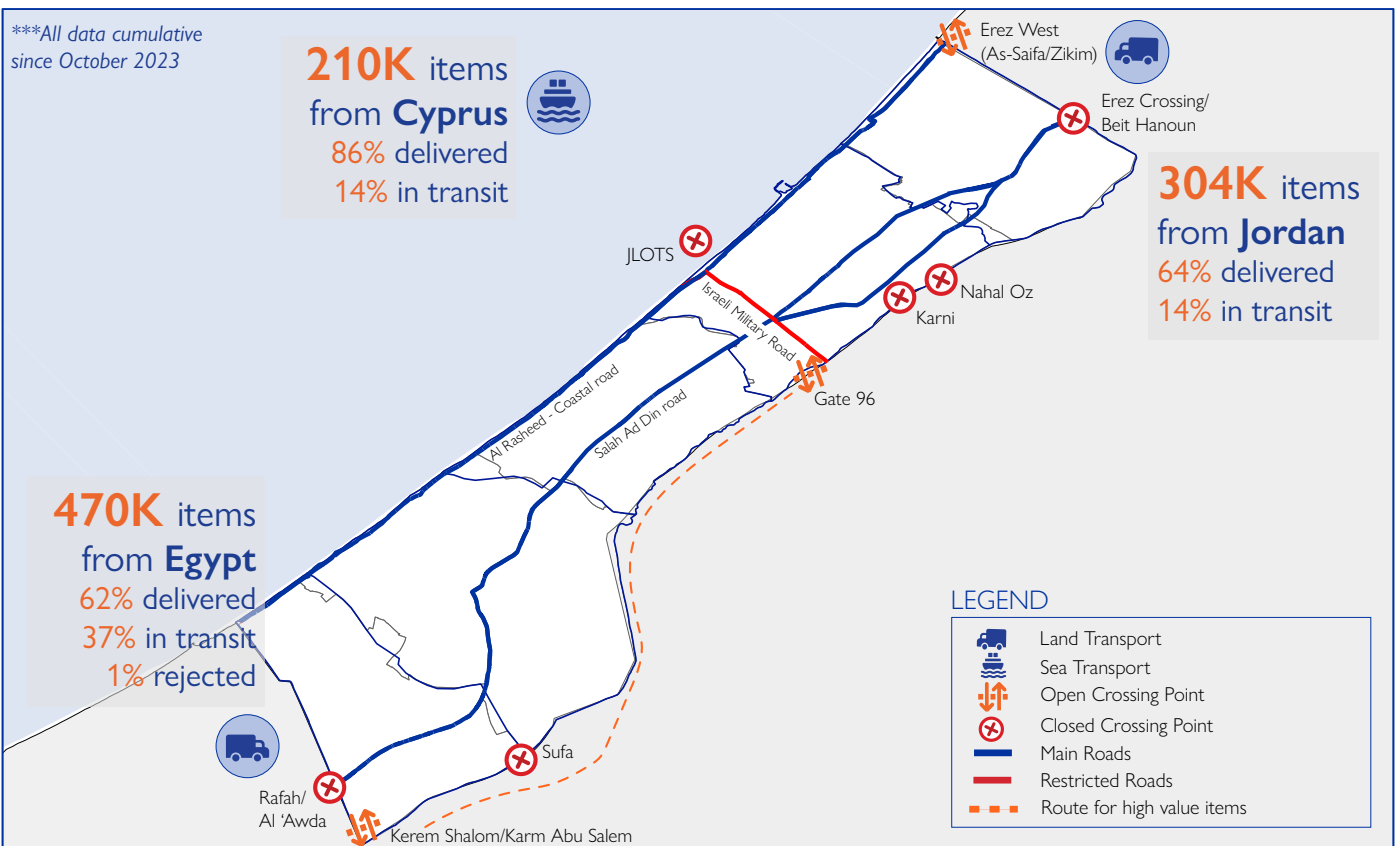

## DELIVERING ESSENTIAL AID TO GAZA

IOM is utilizing its extensive logistics networks to transport essential aid into Gaza. Once there, this aid is distributed to those in need through partnerships with UN agencies, INGOs and local NGOs. The supplies are sourced through a variety of channels, including bilateral partnerships, in-kind donations and IOM's Common Pipeline, which is a resource available to other aid organizations. During the two-week reporting period, 197,433 essential aid items were dispatched to or arrived in Gaza.

**1.9M**  
people internally displaced  
in the Gaza Strip  
10 JULY / UNRWA

**669K**  
essential items delivered  
to Gaza by IOM since 2023

Disclaimer: This map is produced using OCHA map layers & data. It is for illustration purposes only. Names and boundaries on this map do not imply official IOM endorsement/acceptance.

## REGIONAL CRISIS: INTERNAL DISPLACEMENT IN LEBANON

As of 20 August 2024, [IOM Lebanon's Displacement Tracking Matrix \(DTM\)](#) has recorded 111,940 internally displaced persons, showing an increase of 1,841 (1.6%) since 13 August 2024. The IOM team in Lebanon are responding to the urgent needs of internally displaced persons in the south of the country.