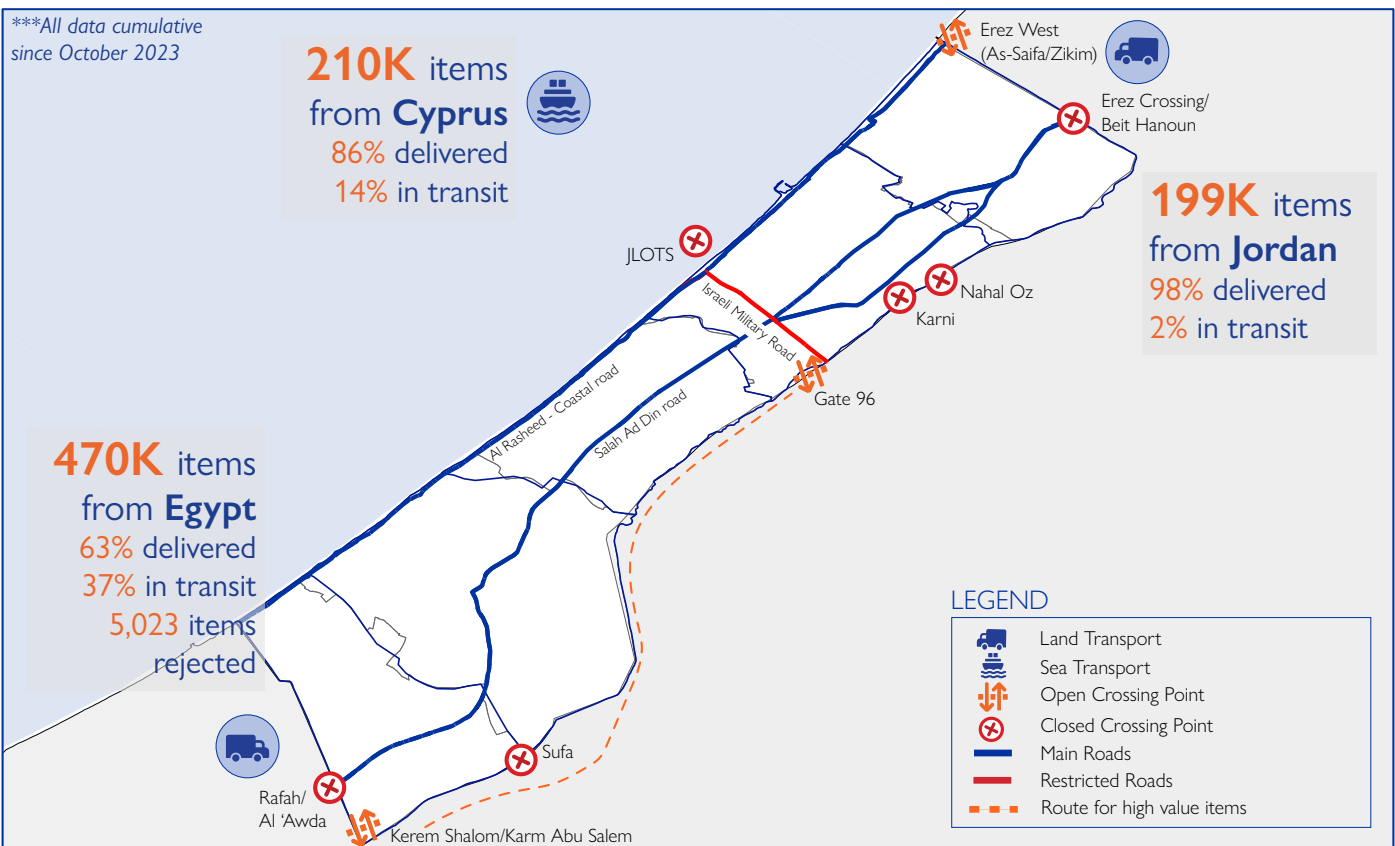

# OCCUPIED PALESTINIAN TERRITORY EMERGENCY RESPONSE

ACTIVITY UPDATE #33 22 AUGUST - 4 SEPTEMBER 2024

## DELIVERING ESSENTIAL AID TO GAZA

IOM is utilizing its extensive logistics networks to transport essential aid into Gaza. Once there, this aid is distributed to those in need by UN, INGO and local NGO partners. The supplies are sourced through a variety of channels, including bilateral partnerships, in-kind donations and IOM's Common Pipeline mechanism, which is a resource available to other aid organizations. During the reporting period, 110,000 essential aid items were dispatched to or arrived in Gaza, while the dispatch of over 68,000 items was delayed due to access challenges.

**1.9M**  
people internally displaced  
in the Gaza Strip  
10 JULY / UNRWA

**672K**  
essential items delivered  
to Gaza by IOM since 2023

Disclaimer: This map is produced using OCHA map layers & data. It is for illustration purposes only. Names and boundaries on this map do not imply official IOM endorsement/acceptance.

## REGIONAL CRISIS: INTERNAL DISPLACEMENT IN LEBANON

As of 03 September 2024, [IOM Lebanon's Displacement Tracking Matrix \(DTM\)](#) has recorded 113,054 internally displaced persons, showing a small weekly decrease of 675 persons displaced since 27 August 2024. The IOM team in Lebanon are responding to the urgent needs of internally displaced persons in the south of the country.